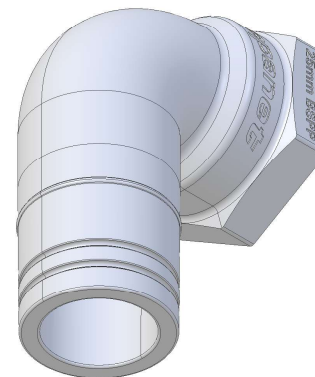

Section A-A

- Notes:
- Material: PVC, no recycled material, UV resistant, RoHS compliant
  - Colour: Gray to match CHP-OT3832
  - Internal thread (B): G1" (25mm) BSPP
  - Internal O-ring (A): CHP-OT-IO, Cube heatpump, outlet tail, internal o-ring
  - White, silicone, 4mm, 30mm OD, soft

P +61 2 4587 7766, F +61 2 4587 8766  
 1/103 Mulgrave Road, Mulgrave, NSW 2756, Australia  
 www.spanet.com.au

Title: Cube heat pump, outlet tail elbow, 90' 32mm

Pt No. CHP-OTE9032 Ver: V1

Name: LS Date: 15/05/2024

Material: PVC Scale: 1:1 Sheet: 1 of 1

Dimensions are in mm.  
 Do not scale drawing.