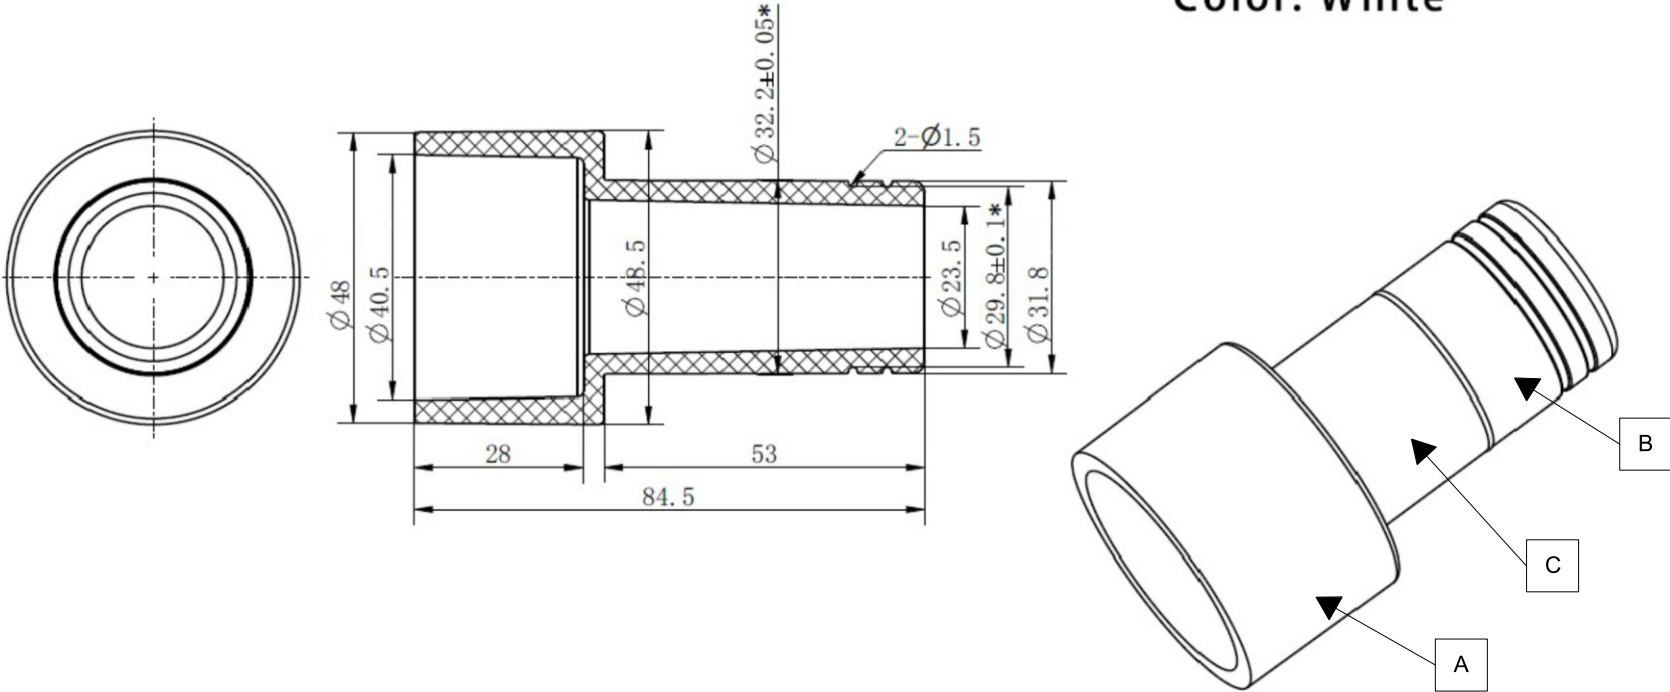

Material: ABS
Color: White

Notes:

- Vendor part number: BE1105
- "A" outside diameter same as 40mm pressure pipe
- "B" 32mm hose barb
- "C" hose clamp position

P +61 2 4587 7766, F +61 2 4587 8766
1/103 Mulgrave Road, Mulgrave, NSW 2756, Australia
www.spanet.com.au

Title: Cube heat pump, reducing bush, 40 - 32mm

Pt No. CHP-RB4032 Ver: V1

Name: LS Date: 15/05/2024

Material: ABS Scale: Sheet: 1 of 1

Dimensions are in mm. Do not scale drawing. A4